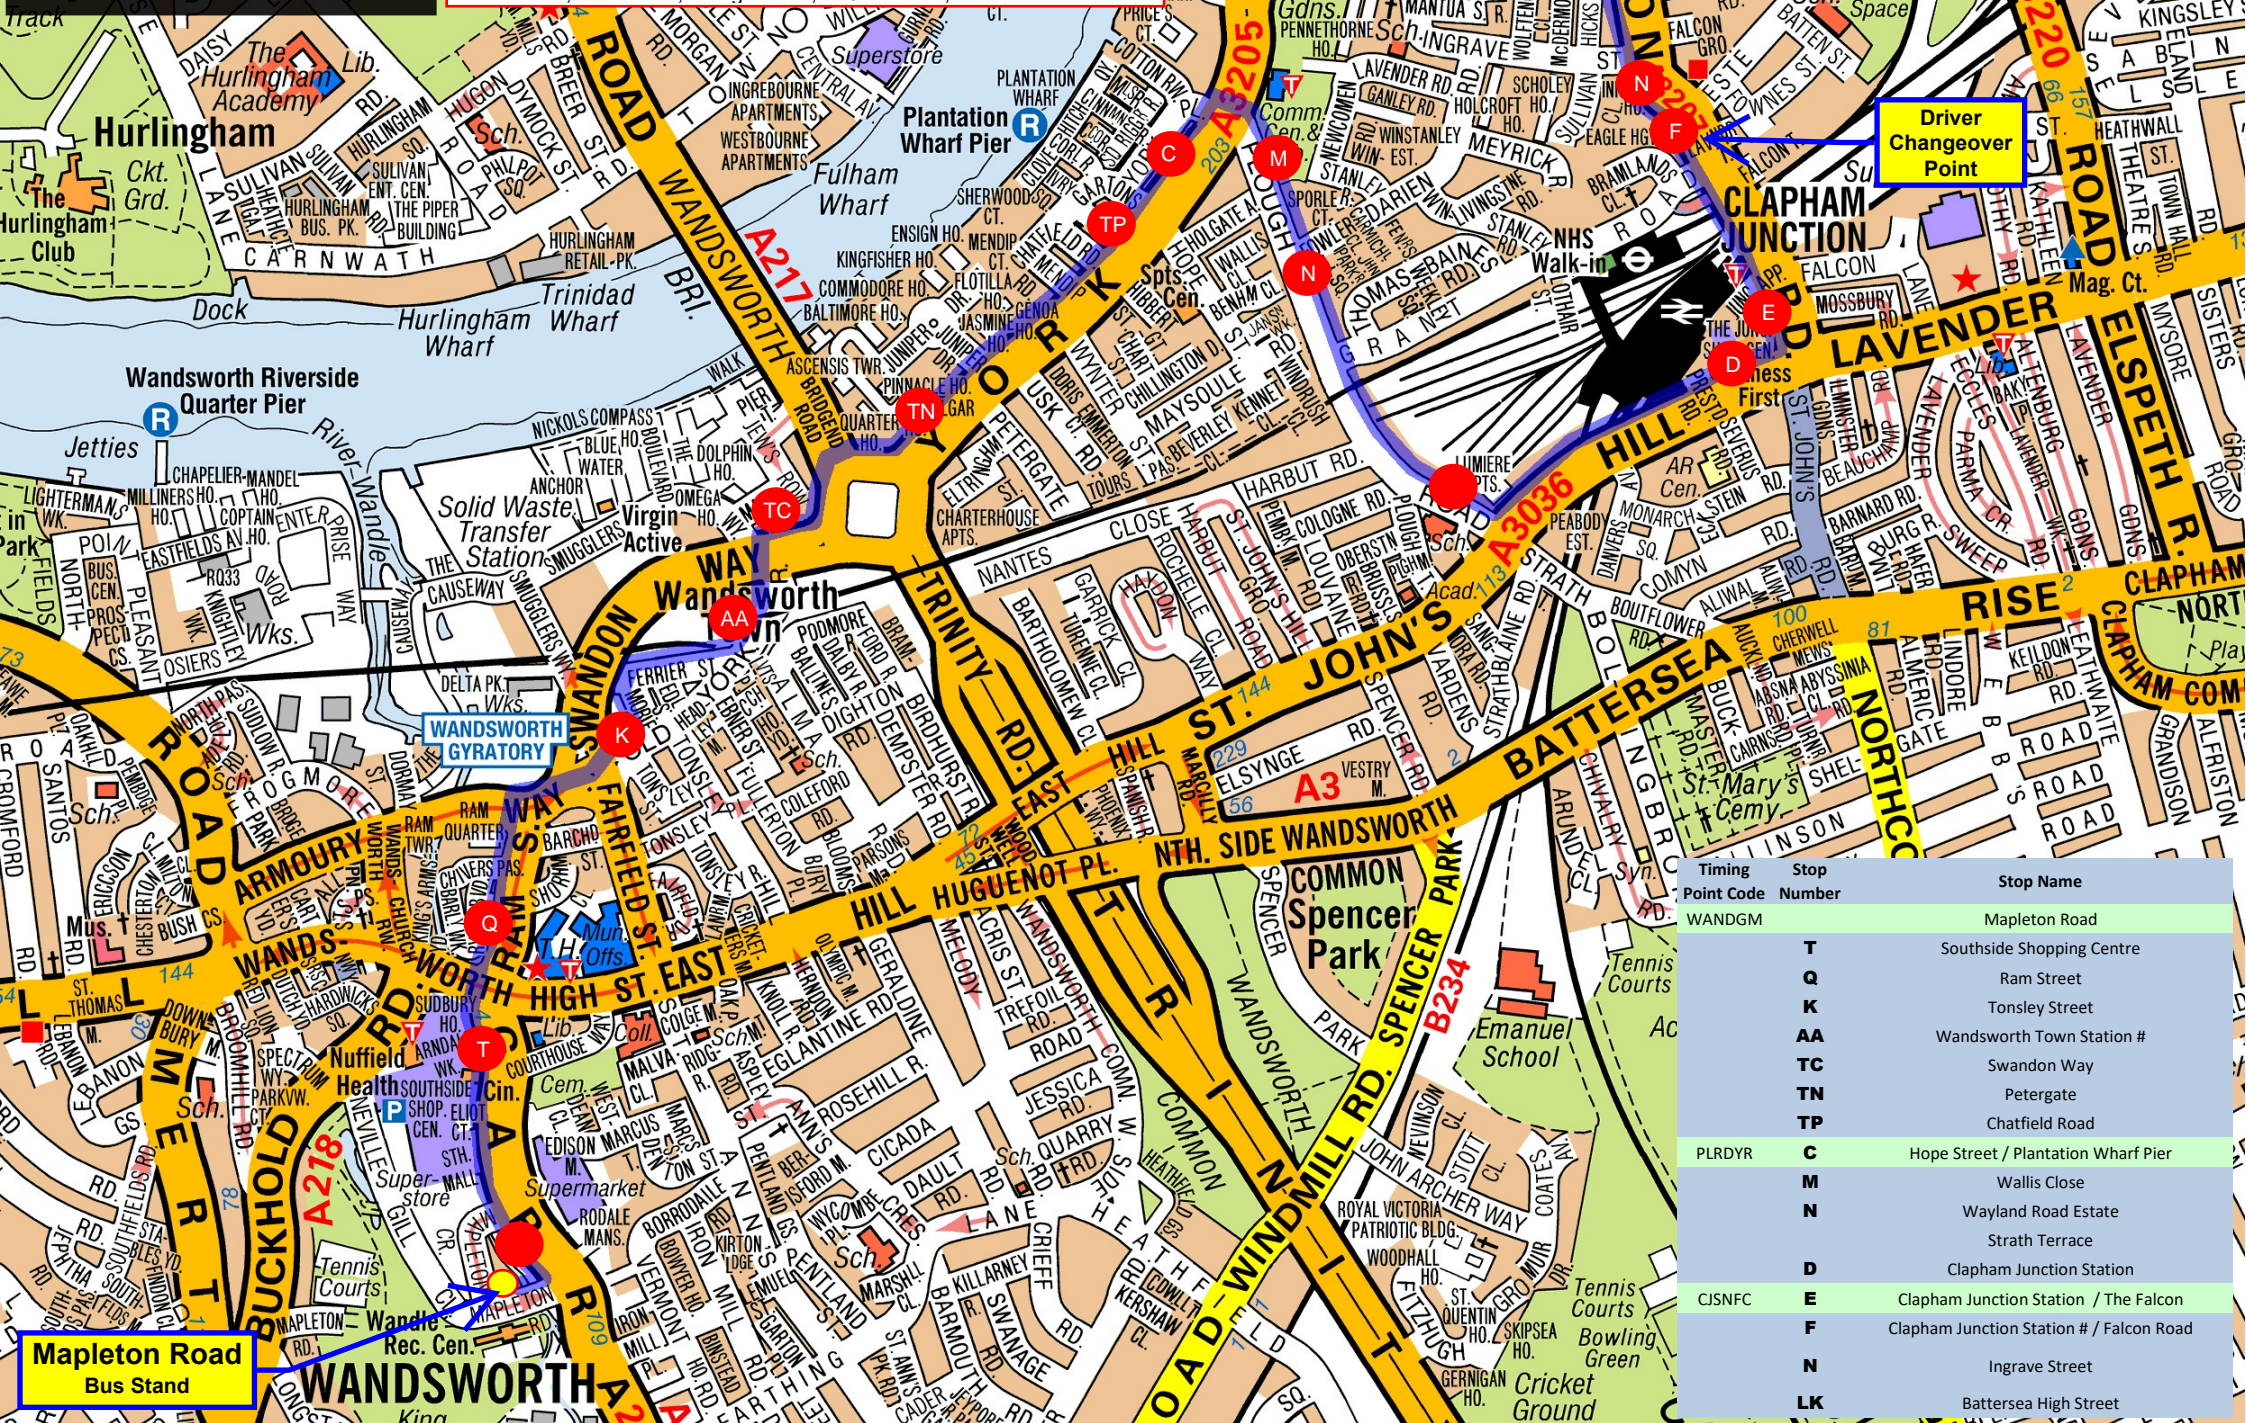

Route 728

Wandsworth to Fulham

Buses proceed from Mapleton Road and pick up in Garratt Lane - Bus A217, at (Mapleton Road).
 Garratt Lane, Ram Street, Armory Way, Old York Road, Morie Street, Ferrier Street, Old York Road, Swandon Way, Wandsworth Bridge Roundabout, York Road, Plough Road, St John's Hill, Falcon Road.

Driver Changeover Point

Mapleton Road Bus Stand

Timing Point Code	Stop Number	Stop Name
WANDGM		Mapleton Road
T		Southside Shopping Centre
Q		Ram Street
K		Tonsley Street
AA		Wandsworth Town Station #
TC		Swandon Way
TN		Petergate
TP		Chatfield Road
PLRDYR		Hope Street / Plantation Wharf Pier
M		Wallis Close
N		Wayland Road Estate
		Strath Terrace
D		Clapham Junction Station
CJSNFC		Clapham Junction Station / The Falcon
F		Clapham Junction Station # / Falcon Road
N		Ingrave Street
LK		Battersea High Street

TOWARDS FULHAM

Timing Point Code	Stop Number	Stop Name
LQ		Bullen Street
LU		The Latchmere
LV		Prince of Wales Drive
BH		Ethelburga Street
BJ		Parkgate Road
BATBSS	BL	Battersea Bridge
GH		Worlds End Health Centre
GJ		Rumbold Road
GK		Tyrawley Road
FULHBY	T	Fulham Town Hall

Harwood Road
Temporary Bus Stand

Falcon Road, Battersea Park Road, Battersea Bridge Road, Battersea Bridge, Cheyne Walk, Cremorne Road, Ashburnham Road, King's Road, New Kings Road, Harwood Road