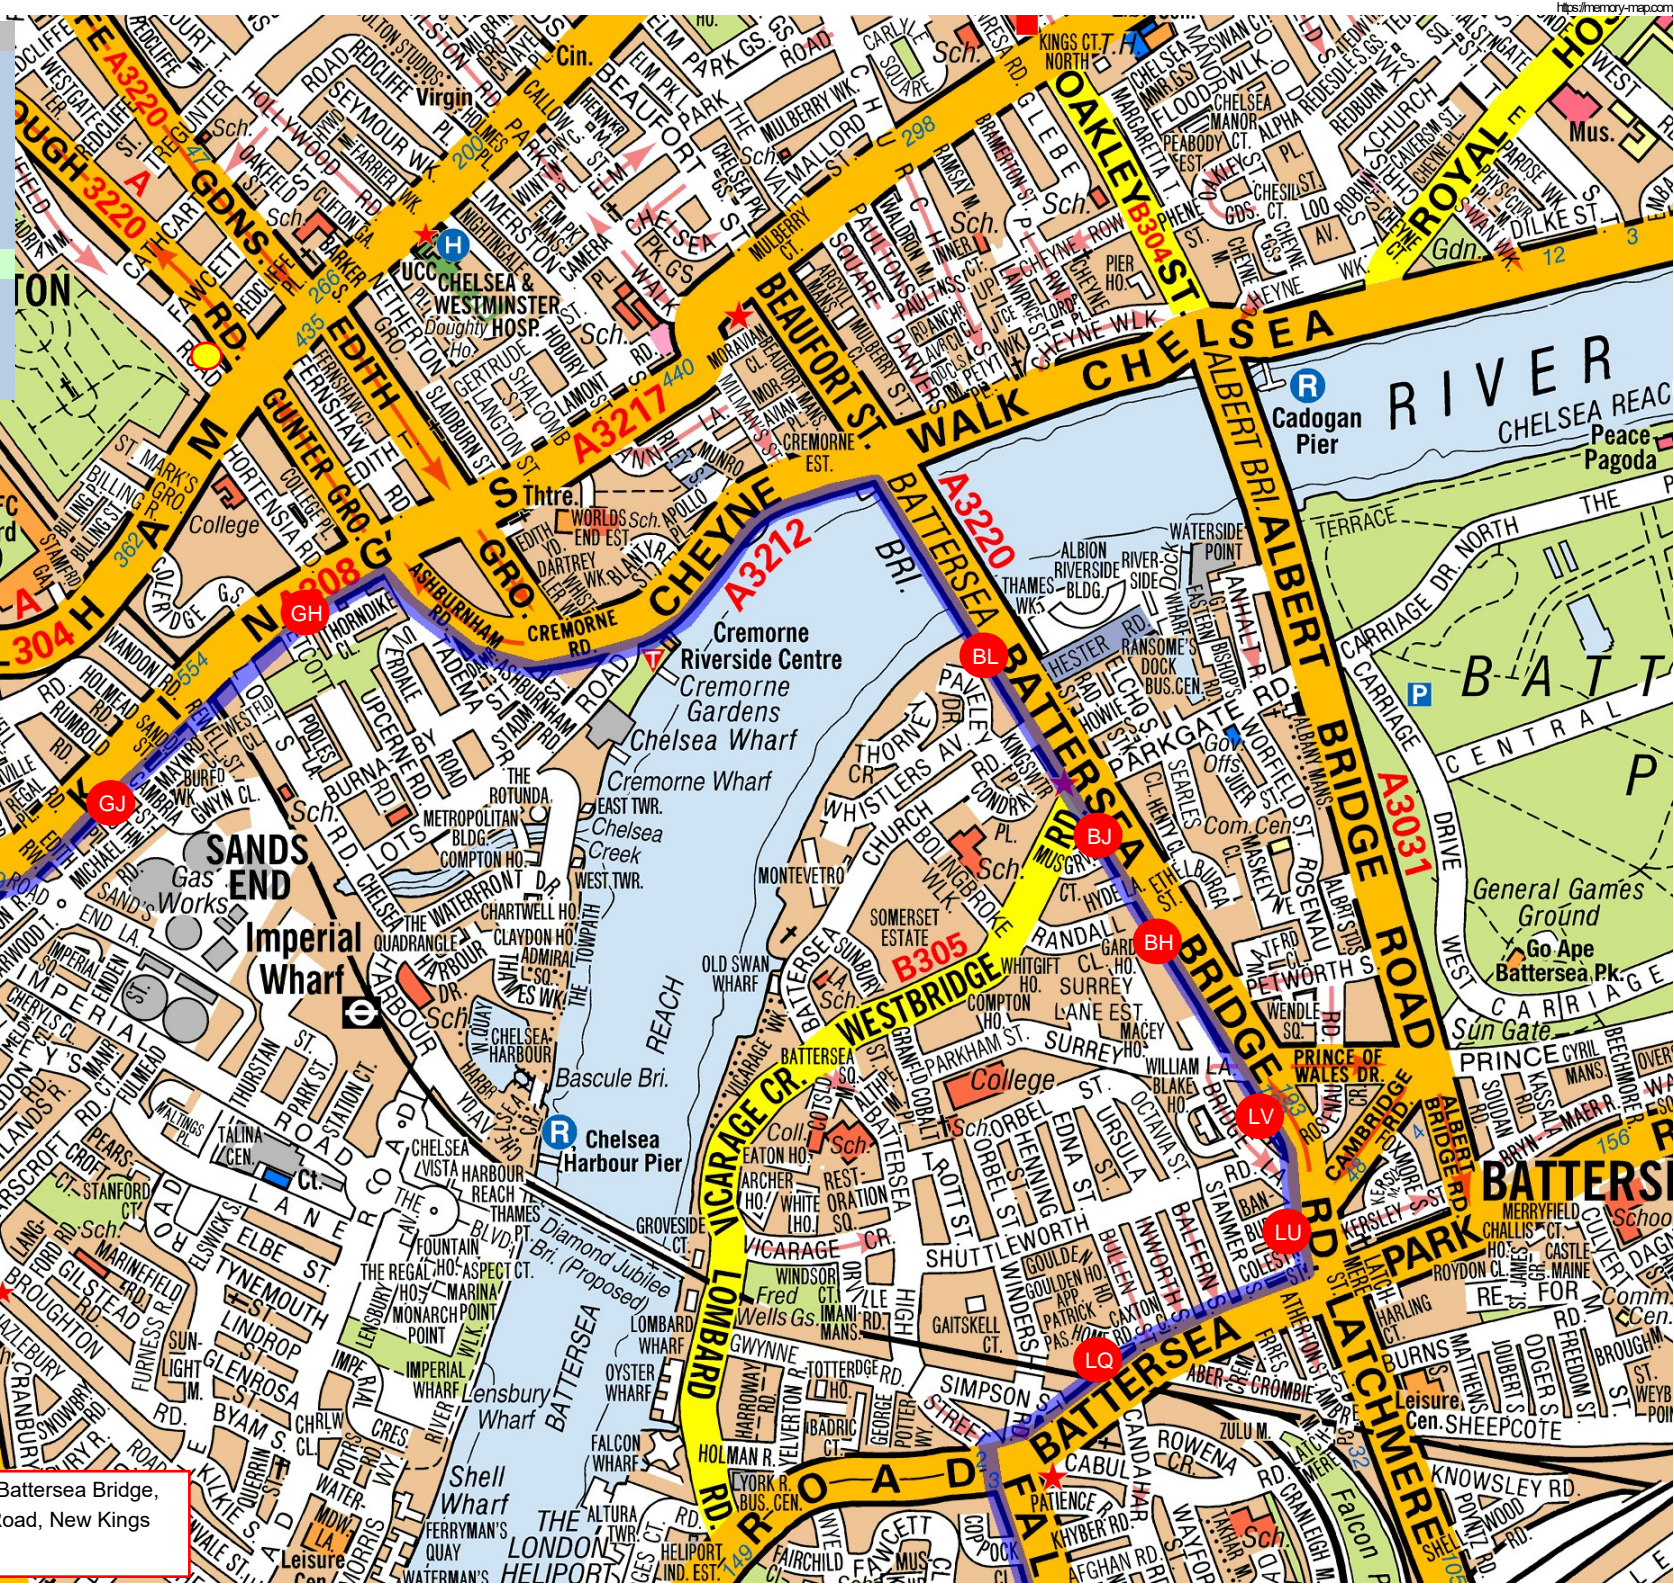

Route 728

Wandsworth to Fulham

Buses proceed from Mapleton Road and pick up in Garratt Lane - Bus A217, at (Mapleton Road).
 Garratt Lane, Ram Street, Armory Way, Old York Road, Morie Street, Ferrier Street, Old York Road, Swandon Way, Wandsworth Bridge Roundabout, York Road, Plough Road, St John's Hill, Falcon Road.

Driver Changeover Point

Mapleton Road Bus Stand

Timing Point Code	Stop Number	Stop Name
WANDGM		Mapleton Road
T		Southside Shopping Centre
Q		Ram Street
K		Tonsley Street
AA		Wandsworth Town Station #
TC		Swandon Way
TN		Petergate
TP		Chatfield Road
PLRDYR		Hope Street / Plantation Wharf Pier
M		Wallis Close
N		Wayland Road Estate
		Strath Terrace
D		Clapham Junction Station
CJSNFC		Clapham Junction Station / The Falcon
F		Clapham Junction Station # / Falcon Road
N		Ingrave Street
LK		Battersea High Street

TOWARDS FULHAM

Timing Point Code	Stop Number	Stop Name
LQ		Bullen Street
LU		The Latchmere
LV		Prince of Wales Drive
BH		Ethelburga Street
BJ		Parkgate Road
BATBSS	BL	Battersea Bridge
GH		Worlds End Health Centre
GJ		Rumbold Road
GK		Tyrawley Road
FULHBY	T	Fulham Town Hall

Harwood Road
Temporary Bus Stand

Falcon Road, Battersea Park Road, Battersea Bridge Road, Battersea Bridge, Cheyne Walk, Cremorne Road, Ashburnham Road, King's Road, New Kings Road, Harwood Road